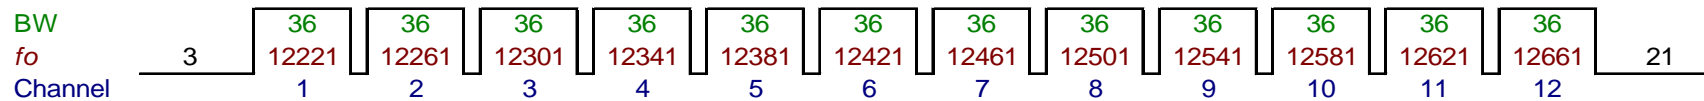

Vertical Downlink

12.20 to 12.70 GHz